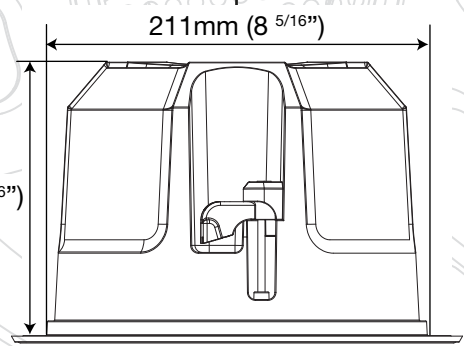

MONITOR AUDIO[®]
monitoraudio.com

Controlled Performance series

Tri-Grip x 3
= 5Kgf/cm; 4.34 lbf/inch; 0.5 NM

211mm (8 5/16")

151mm (5 15/16")

CP CT150

MONITOR AUDIO

MONITOR AUDIO