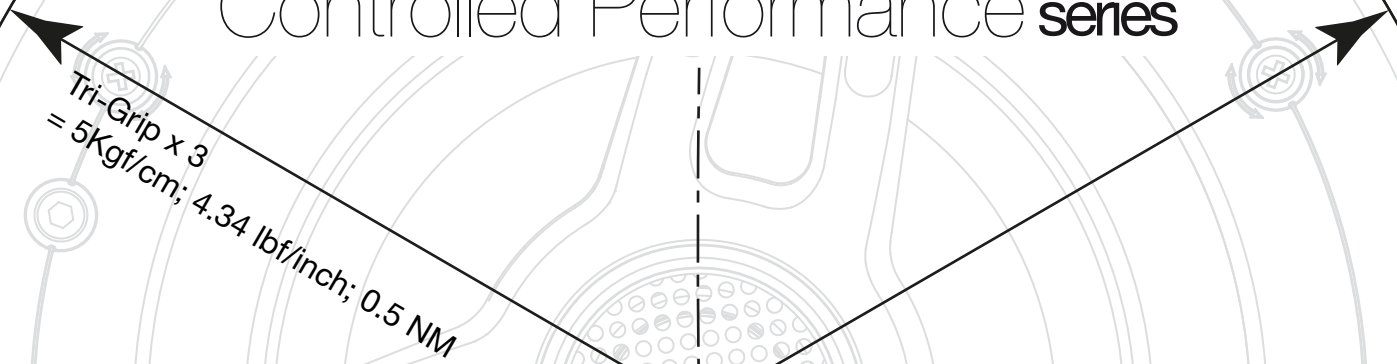

MONITOR AUDIO[®]
monitoraudio.com

Controlled Performance series

Tri-Grip x 3
= 5Kgf/cm; 4.34 lbf/inch; 0.5 NM

211mm (8 5/16")

151mm (5 15/16")

CP CT150

MONITOR AUDIO

MONITOR AUDIO