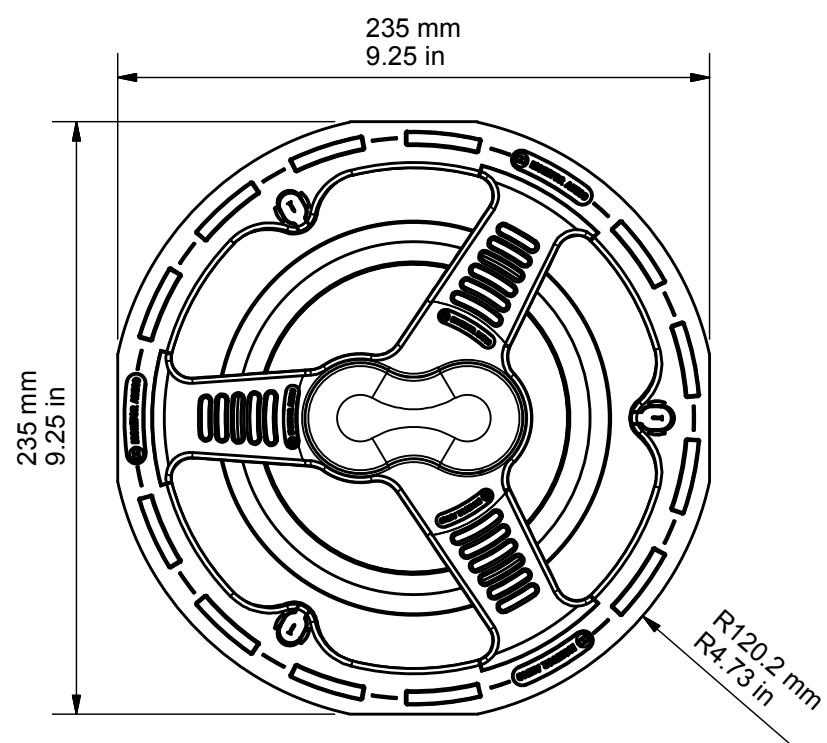

CUT OUT

AWC265

RANGE: ALL WEATHER

© COPYRIGHT MONITOR AUDIO

23/04/2015