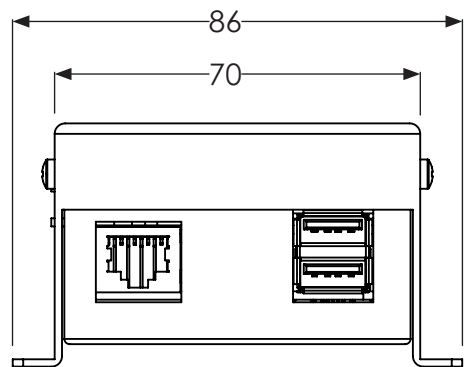

General		
Dimensions	46x114x85mm (HxWxD)	
Net Weight	0.5kg	

Systemline

SN1210 S7 NetConnect Hi-Res Zone Amplifier

FRONT

SIDE

TOP

REAR

*All measurements in mm