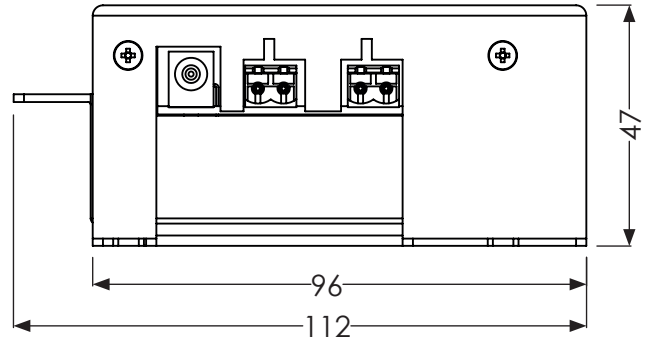

General		
Dimensions	46x114x85mm (HxWxD)	
Net Weight	0.5kg	

Systemline

SN1210 S7 NetConnect Hi-Res Zone Amplifier

FRONT

SIDE

TOP

REAR

*All measurements in mm