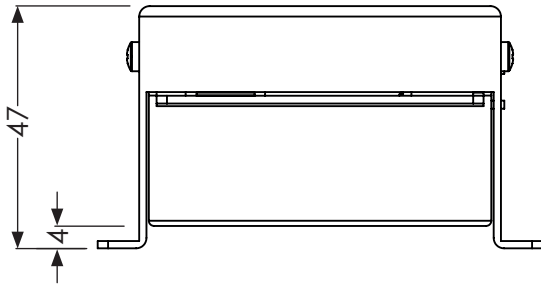

Audio		
Power	35W	4 ohms
Total Harmonic Distortion	<0.1%	@ 1000Hz
Noise	-80dBV	A weighted
Frequency response	20Hz-20kHz ±1dB, -3dB @ 45kHz	@ 96kHz

Connections		
Inputs	Network (RJ45)	
Outputs	2x Speaker L&R (IMO)	
Control	TCP/IP via Network or S7App	
USB (Format - FAT32)	x2 (only one at a time)	1.2A

General		
Dimensions	46x114x85mm (HxWxD)	
Net Weight	0.5kg	

Systemline

SN1210 S7 NetConnect Hi-Res Zone Amplifier

FRONT

SIDE

TOP

REAR

*All measurements in mm