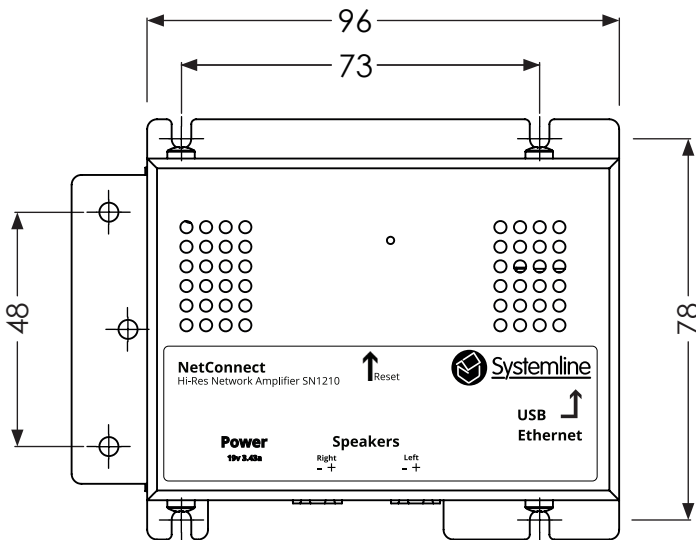

Specification Data Sheet

Rev 1.0 July 2018

Armour Home Electronics R&D Department

NetConnect is an all-in-one network music amplifier controlled by the Systemline 7 app. NetConnect can be installed in a zone, connected to a pair of speakers of choice, a local power supply and an ethernet connection (obtained from a dedicated cable or powerline adaptor). Multiple NetConnects can be used as a standalone Systemline 7 system, one being configured as the 'master'. It is a reliable, simple to install solution that can be deployed in many ways, and its Hi-Res audio capability ensures the very best sound quality. NetConnect can also be used with an S7 NetServer as part of a standard S7 system. Most streaming services are supported with the added ability to play music back from a USB drive and one-touch control from the powerful S7 app.

Audio		
Power	35W	4 ohms
Total Harmonic Distortion	<0.1%	@ 1000Hz
Noise	-80dBV	A weighted
Frequency response	20Hz-20kHz ±1dB, -3dB @ 45kHz	@ 96kHz

Connections		
Inputs	Network (RJ45)	
Outputs	2x Speaker L&R (IMO)	
Control	TCP/IP via Network or S7App	
USB (Format - FAT32)	x2 (only one at a time)	1.2A

General		
Dimensions	46x114x85mm (HxWxD)	
Net Weight	0.5kg	

Systemline

SN1210 S7 NetConnect Hi-Res Zone Amplifier

FRONT

SIDE

TOP

REAR

*All measurements in mm