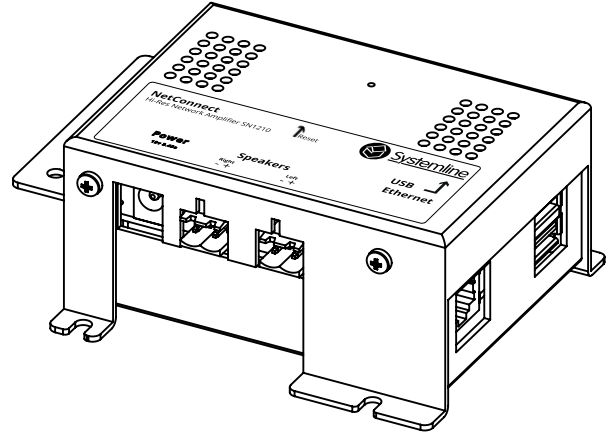

Specification Data Sheet

Rev 1.0 July 2018

Armour Home Electronics R&D Department

NetConnect is an all-in-one network music amplifier controlled by the Systemline 7 app. NetConnect can be installed in a zone, connected to a pair of speakers of choice, a local power supply and an ethernet connection (obtained from a dedicated cable or powerline adaptor). Multiple NetConnects can be used as a standalone Systemline 7 system, one being configured as the 'master'. It is a reliable, simple to install solution that can be deployed in many ways, and its Hi-Res audio capability ensures the very best sound quality. NetConnect can also be used with an S7 NetServer as part of a standard S7 system. Most streaming services are supported with the added ability to play music back from a USB drive and one-touch control from the powerful S7 app.

Features		
Audio	>192kHz/24bit	Network (Gigabit recommended)
Favourites/Pre-sets	Changeable in the S7 app	
Control options	TCP/IP, S7 App	

Voltage		
Standby consumption	<0.5W	
Mains voltage	19v – 3.43A	External Power supply

Audio		
Power	35W	4 ohms
Total Harmonic Distortion	<0.1%	@ 1000Hz
Noise	-80dBV	A weighted
Frequency response	20Hz-20kHz ±1dB, -3dB @ 45kHz	@ 96kHz

Connections		
Inputs	Network (RJ45)	
Outputs	2x Speaker L&R (IMO)	
Control	TCP/IP via Network or S7App	
USB (Format - FAT32)	x2 (only one at a time)	1.2A

General		
Dimensions	46x114x85mm (HxWxD)	
Net Weight	0.5kg	

Systemline

SN1210 S7 NetConnect Hi-Res Zone Amplifier

FRONT

SIDE

TOP

REAR

*All measurements in mm