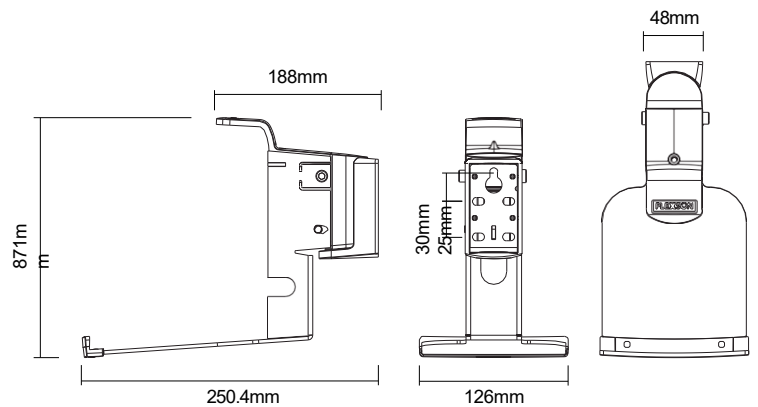

S5-WM Wall Mount for Sonos Five and Play:5

Designed to perfectly fit the Sonos Five and Play:5, this Flexson wall-mount bracket is as strong as it is discreet. The bracket securely holds the speaker in right) and tilted (up to 20 degrees down) to angle your music to the perfect place.

- Bespoke design securely holds the Sonos Five / Play:5
- Has a unique tilting mechanism (down 20°) plus can swivel up to 60° (30° left, 30° right), so you can perfectly angle your speaker
- Precision engineered. Quick and easy to fit
- High grade-steel construction
- Available in black or white to perfectly match the Sonos Five / Play:5
- Fixing hardware included for Brick/Masonry and Wood/ Studwork
- Designed in the UK

	White		Black	
Product Code	FLXS5WM1011		FLXS5WM1021	
EAN Number	5057964002156		5057964002163	
UK, European and US (SRP)	£69.99	€79.99	\$99.99	
Product Specifications	Height	Width	Depth	Weight
Product Size (mm)	203mm	126mm	126mm	1.52kg
Carton Dimensions (mm)	278mm	175mm	135mm	1.53kg
Carton Contents	1 x Wall Mount and Instructions			
Country of Manufacture	China	Outer Carton Quantity		4