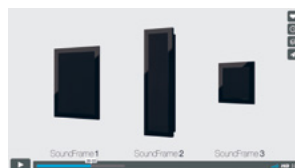

Resolve the conflict between great sound and décor forever.

Having picked the perfect mix of SoundFrame speakers for your music or home theatre system, and decided whether Black or White frames or Frameless works best for you, your final step is choose the grilles. These could be the standard black or white grilles which come with your product, or you can pick something from our grille library on the following pages. Blend with your décor, or provide an artful contrast – our range of designs will help you find the look you're after.

Frameless

All the grilles in our library can be supplied as our Frameless option, this means that the frame of your Soundframe is removed and replaced with a larger grille.

Ordering from the Grille Gallery

Simply jot down the reference number for your chosen grille(s) and order from your local Monitor Audio dealer. Though some grilles are shown in pairs, they're individually numbered, so you can order the combination of images or colours that's right for you. State if you require Framed or Frameless when ordering.

Commissioning a Bespoke Grille

If you have your own idea for a SoundFrame grille; a family photo or a work of art, (provided you have the rights to use it) supply your local dealer with your print-ready image, which will then be printed onto your SoundFrame Grilles.

Explanation video available, scan the QR code or visit: vimeo.com/monitoraudio/soundframe