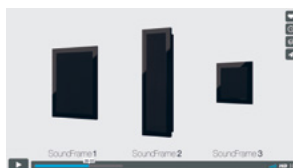

Resolve the conflict between great sound and décor forever.

Having picked the perfect mix of SoundFrame speakers for your music or home theatre system, and decided whether Black or White frames or Frameless works best for you, your final step is choose the grilles. These could be the standard black or white grilles which come with your product, or you can pick something from our grille library on the following pages. Blend with your décor, or provide an artful contrast – our range of designs will help you find the look you're after.

Frameless

All the grilles in our library can be supplied as our Frameless option, this means that the frame of your Soundframe is removed and replaced with a larger grille.

Ordering from the Grille Gallery

Simply jot down the reference number for your chosen grille(s) and order from your local Monitor Audio dealer. Though some grilles are shown in pairs, they're individually numbered, so you can order the combination of images or colours that's right for you. State if you require Framed or Frameless when ordering.

Commissioning a Bespoke Grille

If you have your own idea for a SoundFrame grille; a family photo, specific paint swatch, even a work of art, (provided you have the rights to use it) supply your local dealer with your print-ready image, which will then be printed onto your SoundFrame Grilles.

Explanation video available, scan the QR code or visit: vimeo.com/monitoraudio/soundframe