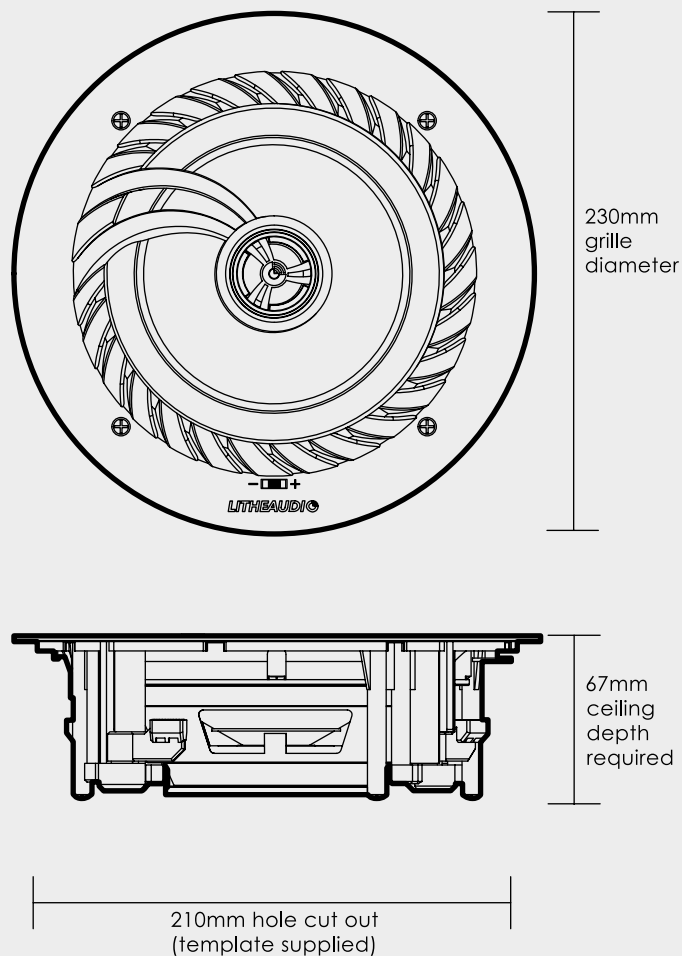

PASSIVE LOW PROFILE

CEILING SPEAKER

LOW PROFILE

This Lithe Audio Ceiling Speaker is the perfect audio solution for your bathroom. Lower 67mm profile and the same great sound, for those more difficult places to install speakers.

Our designers have crafted a product that combines practicality with that wow factor your bathroom deserves.

LITHEAUDIO

SPECIFICATIONS / FEATURES

Speaker Spec

Woofer: 6.5" Polypropylene Cone
Tweeter: 0.75" Titanium Cone
Impedance: 8 Ohms
RMS Power: 30W RMS
Sound Quality THD+N 0.009%, 77Hz-20kHz
Sensitivity (1W/1m): 90dB
Audio Sample Rate: 8KHz

210mm cut-out diameter
Weight: 1.04kg
Dimensions: (W x D) 234 x 67 mm
Limited Warranty: 2 Year

What's in the box

Passive Low Profile Ceiling Speaker
Frameless Magnetic Grille
Cutting template
Instruction manual